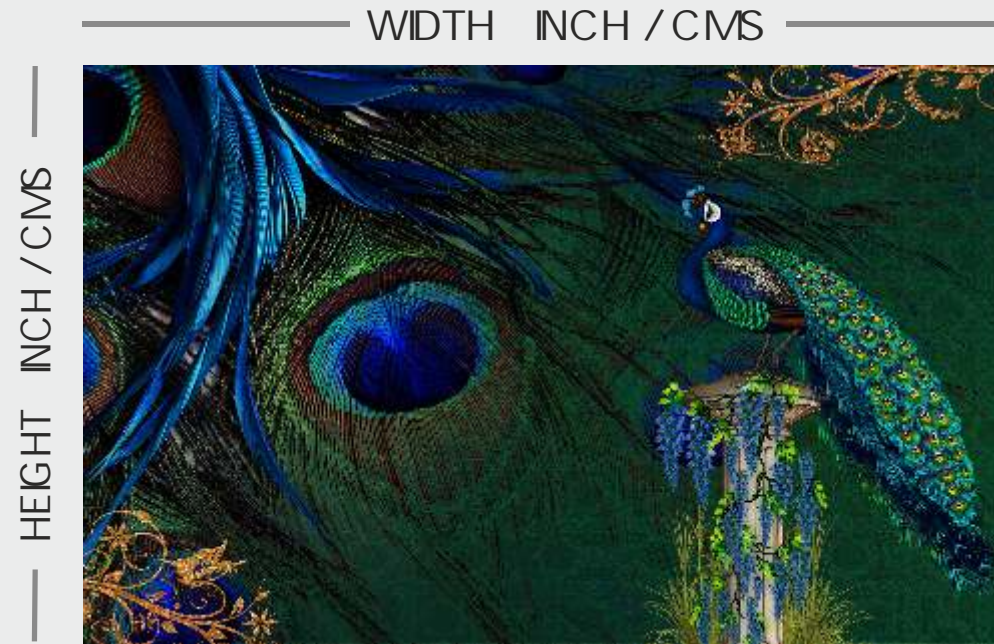

# WALLCOVERINGS

---

Original

Mirrored

Monochrome

Black & White

- All images are available in above patterns
- There might be slight variation in colour with actual print

ITEM TYPE

MEDIA

PATTERN NO

WIDTH

X

HEIGHT