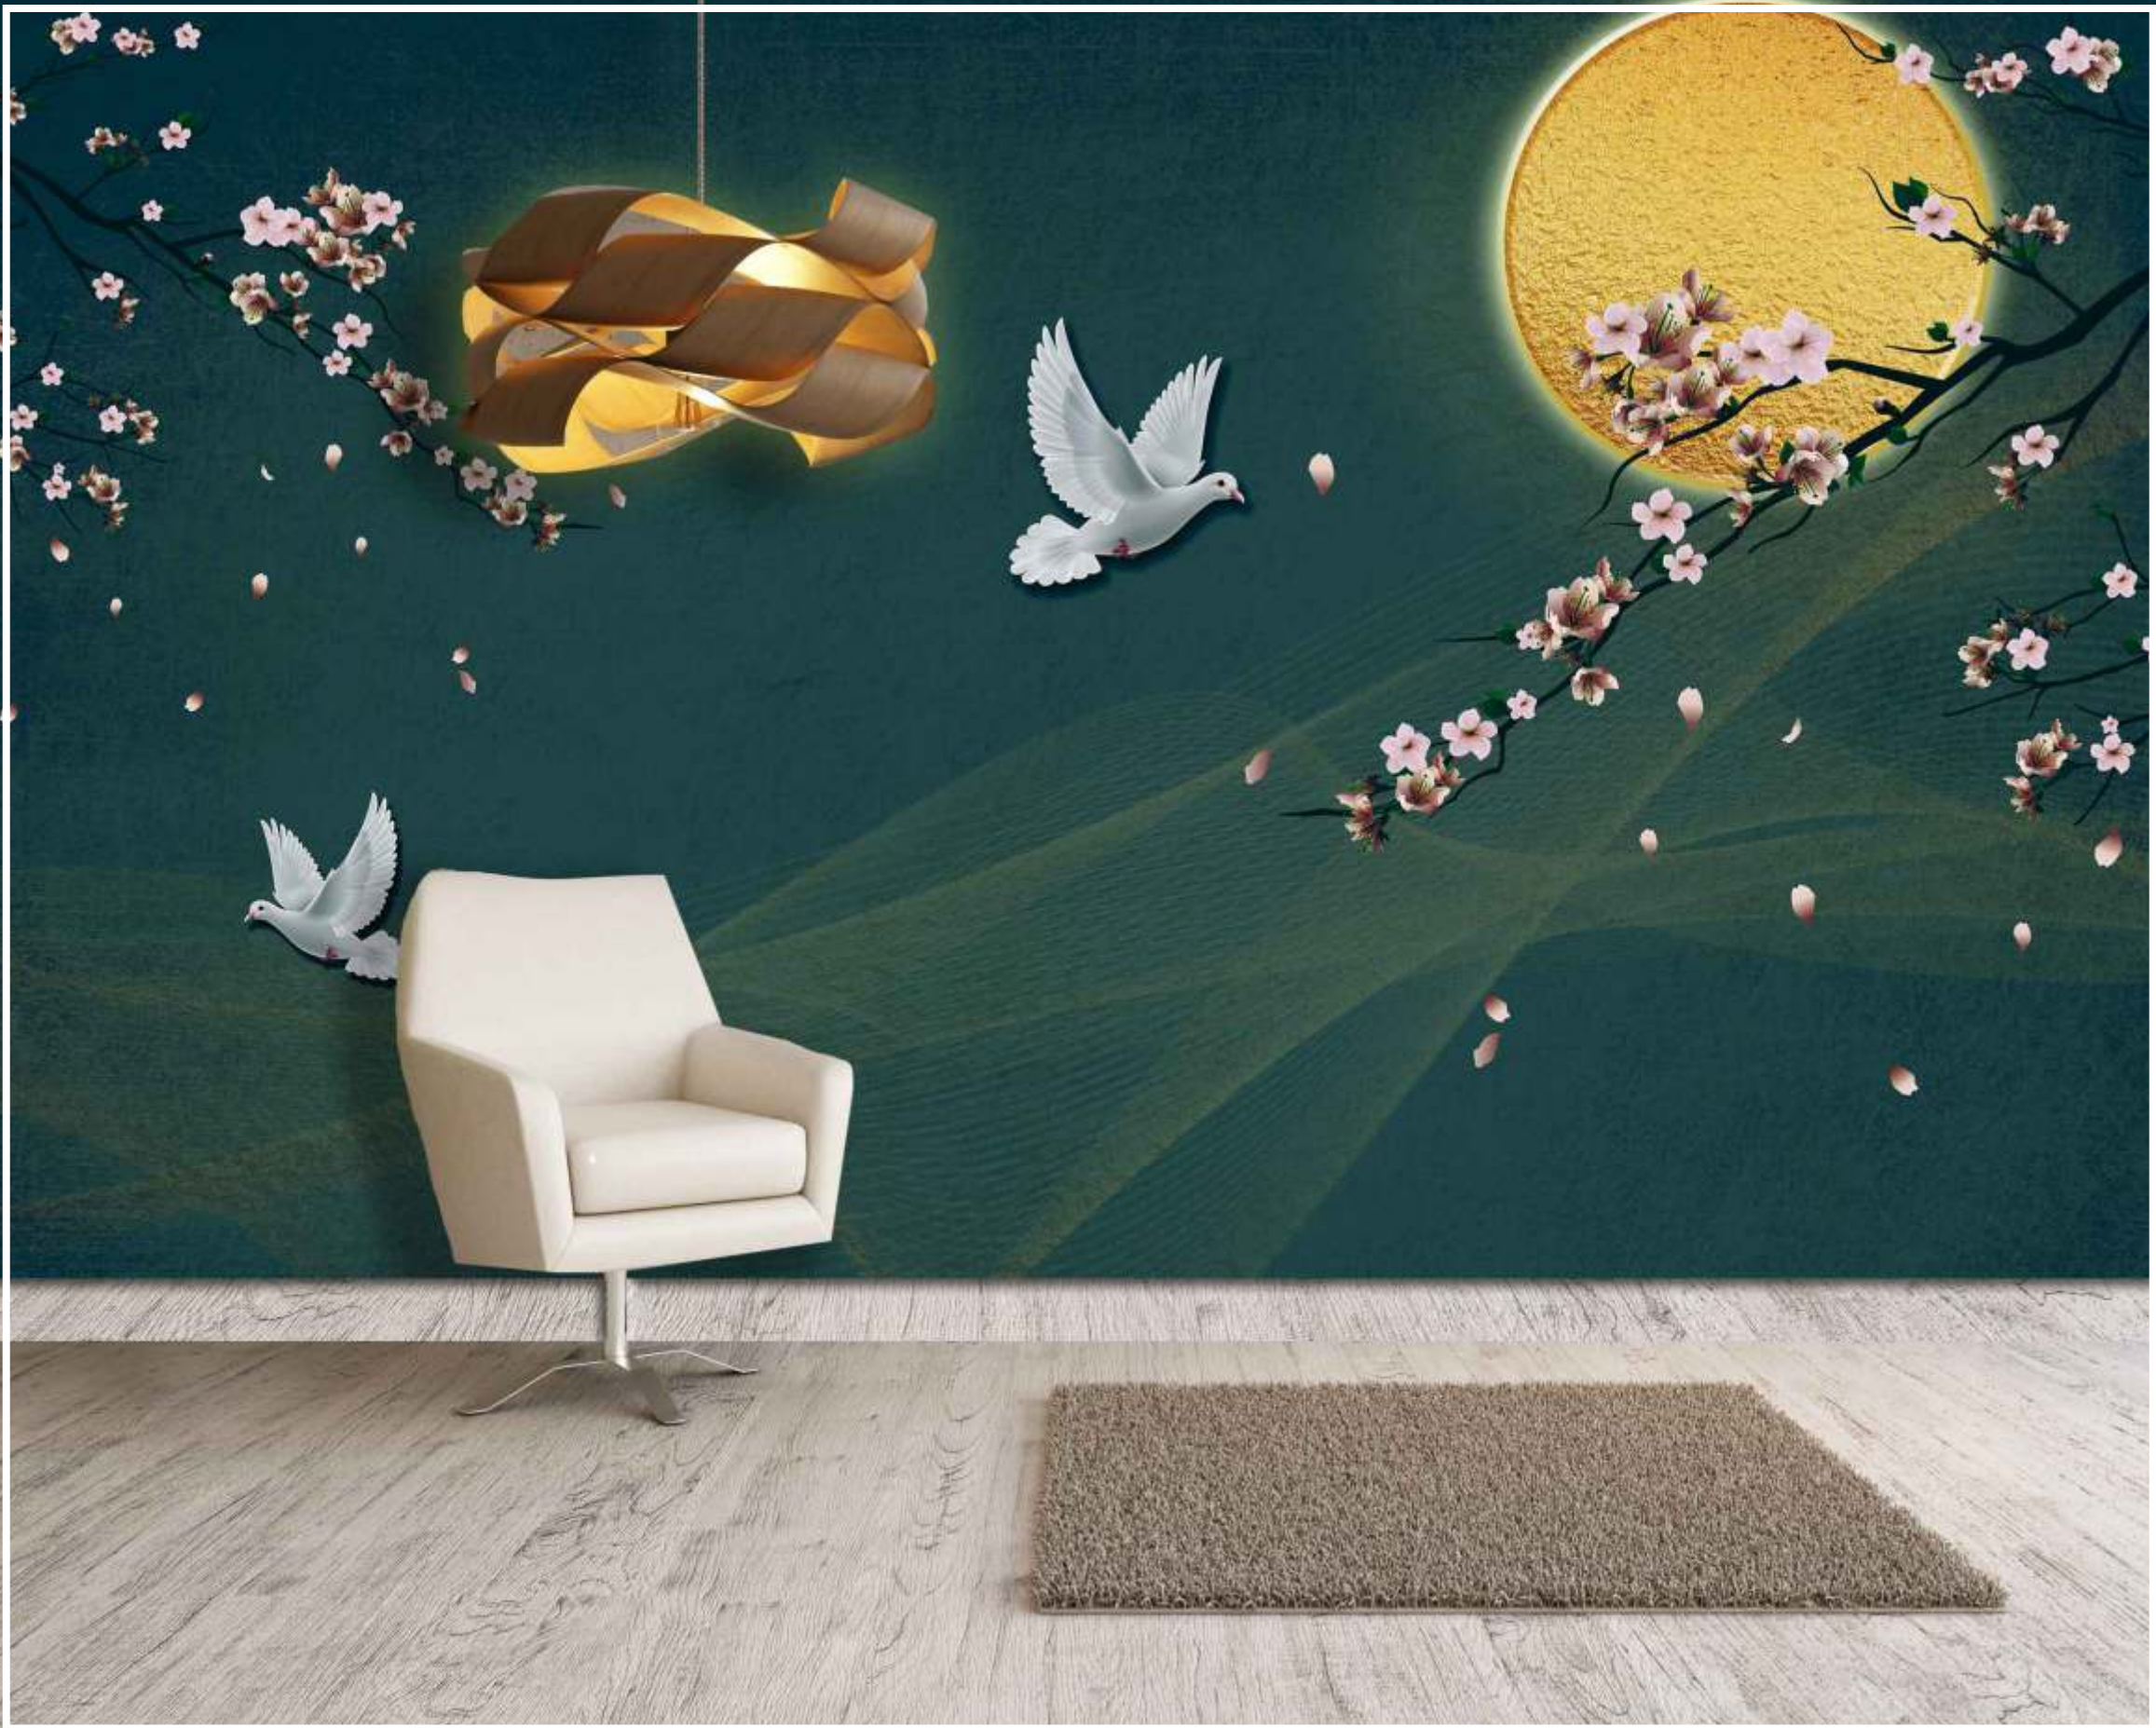

# WALLCOVERINGS

---

Original

Mirrored

Monochrome

Black & White

- All images are available in above patterns
- There might be slight variation in colour with actual print

# WALLCOVERINGS

---

Original

Square

Horizontal

Vertical

---

The image is a collage of various decorative wall coverings. In the center, a large, golden Buddha statue in a meditative pose is set against a grey wall with a repeating yellow geometric pattern. To the right, a vibrant peacock stands on a dark rock formation against a colorful, multi-colored diamond-patterned wallpaper. In the top right corner, there are pink cherry blossom branches. On the left side, there are large white lily-like flowers and a green cushion. In the bottom left, a modern grey sofa with a bright green base and several pillows is visible. A small wooden coffee table with a vase of dried branches and a stack of plates sits in front of the sofa. The text 'WALLCOVERINGS' is overlaid in the center in a bold, orange, sans-serif font.