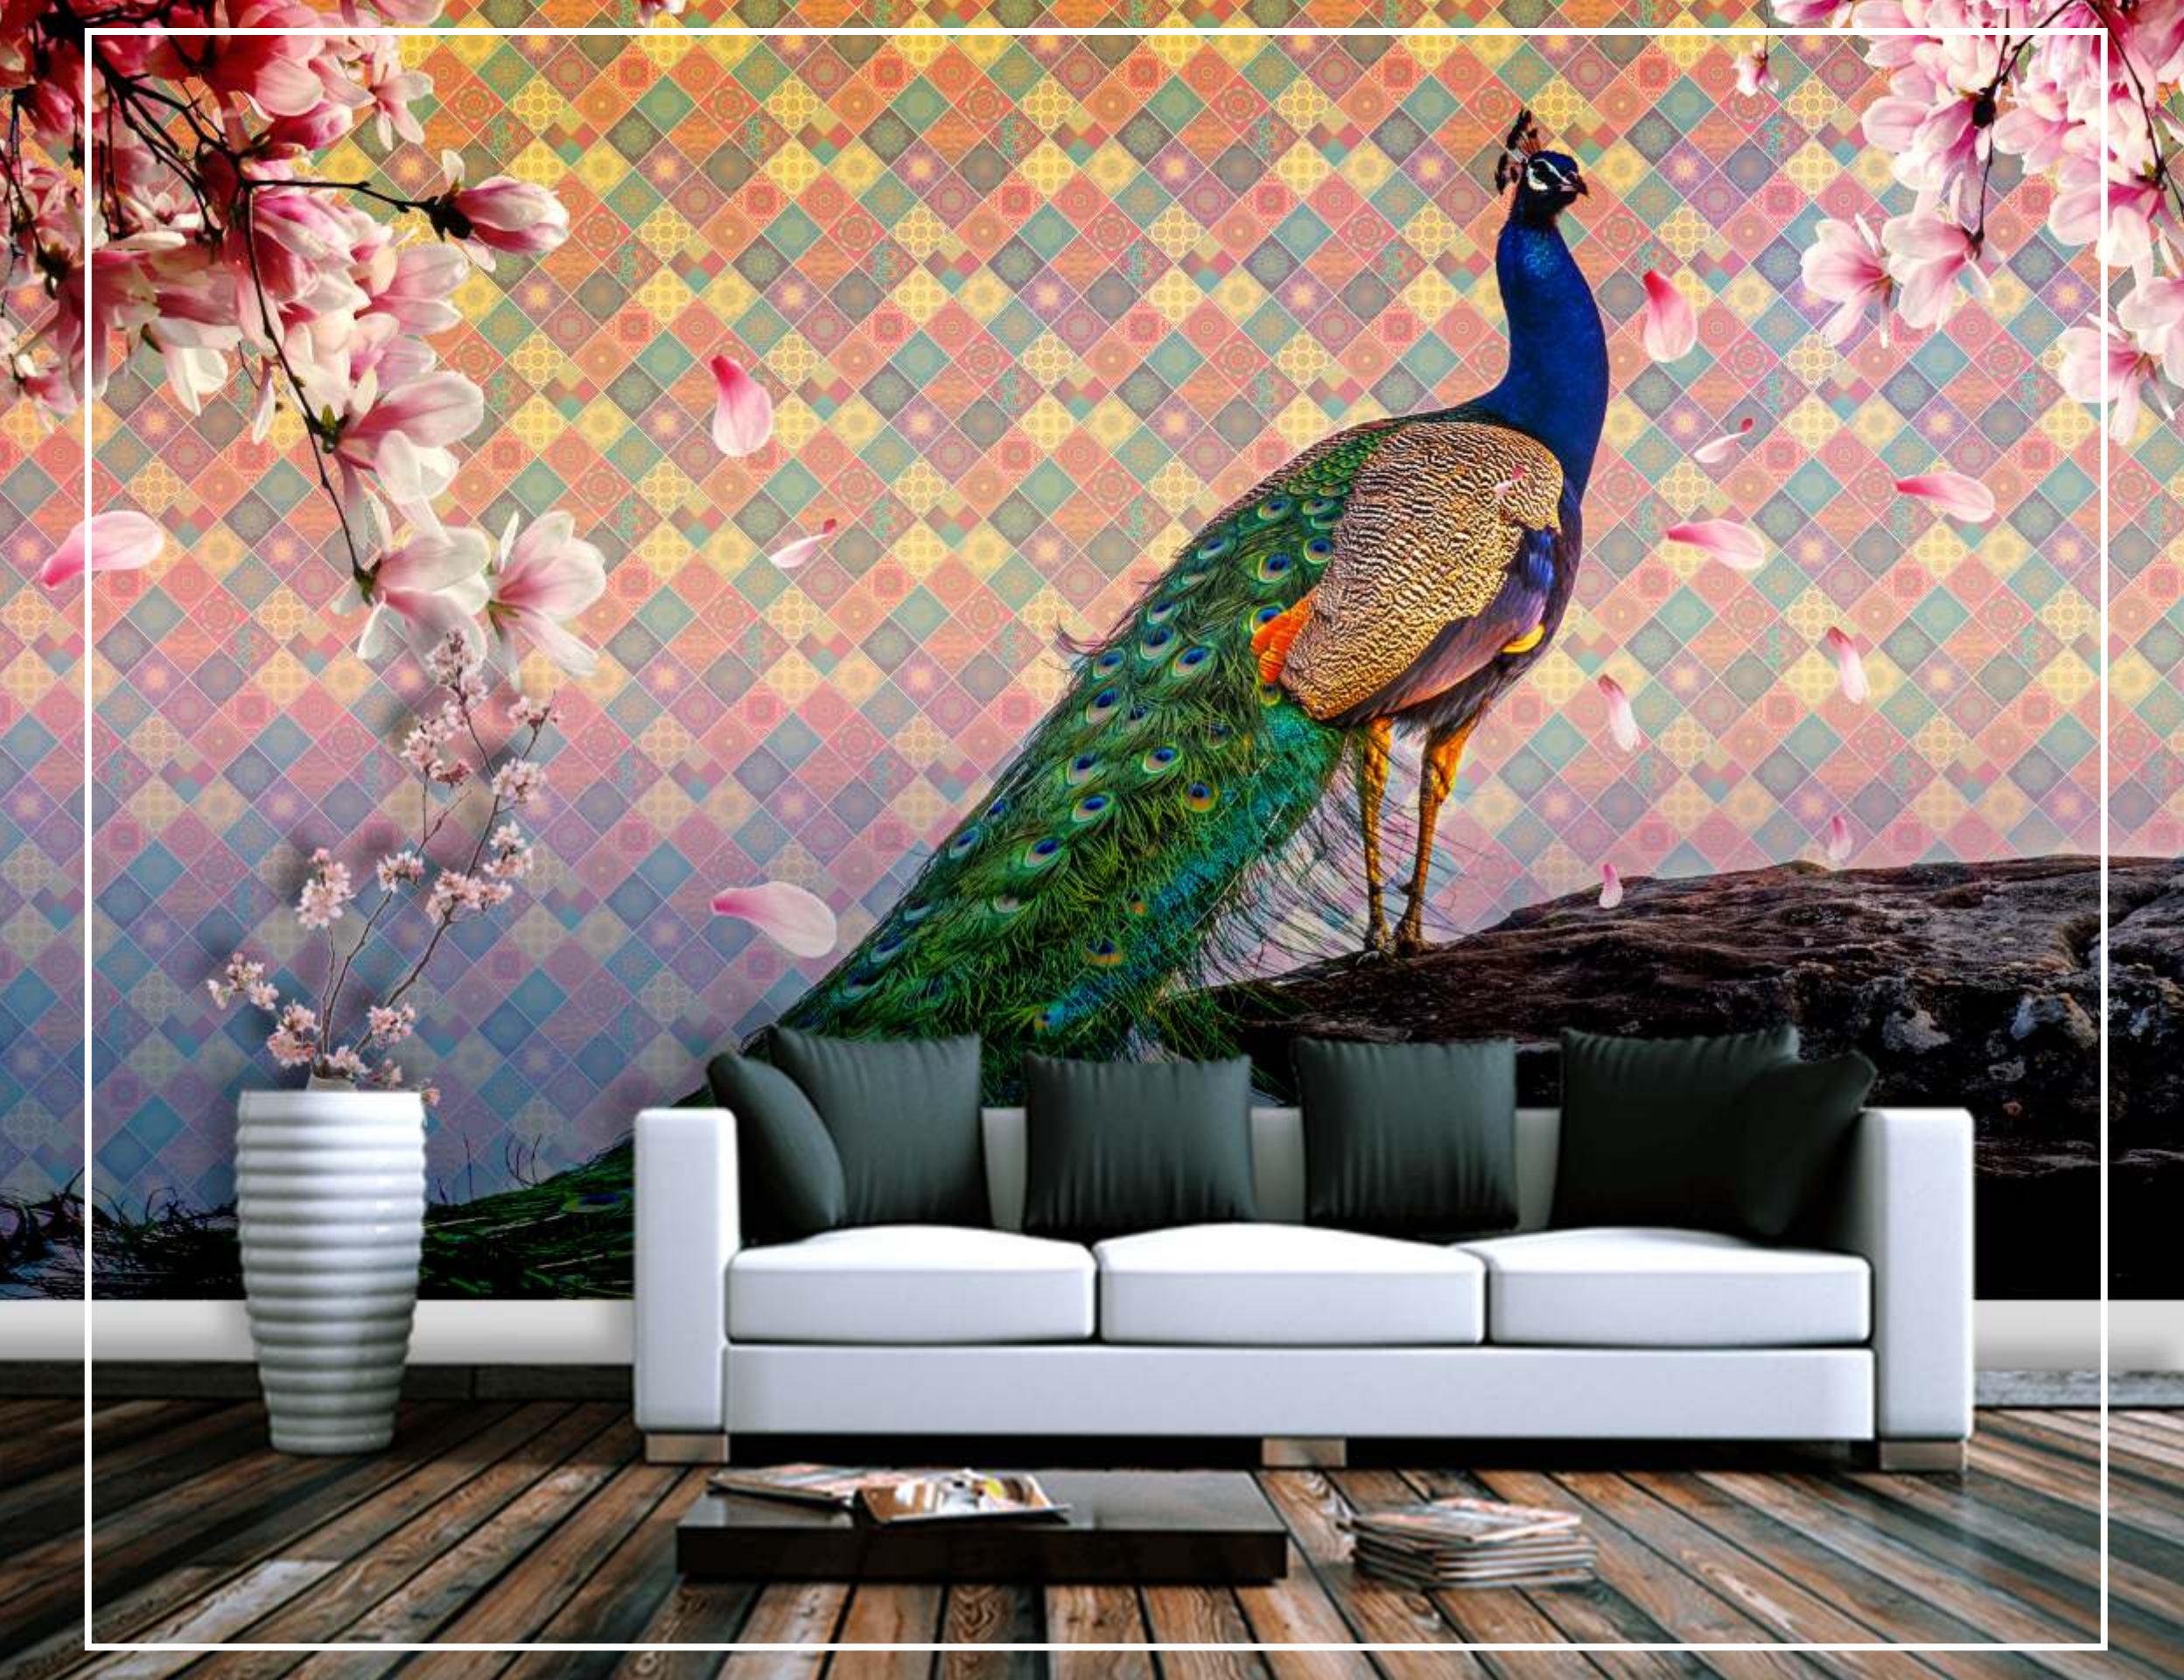

# WALLCOVERINGS

---

Original

Mirrored

Monochrome

Black & White

- All images are available in above patterns
- There might be slight variation in colour with actual print

# WALLCOVERINGS

---

Original

Square

Horizontal

Vertical

---

The image is a collage of various decorative wall coverings. In the center, a large, golden Buddha statue in a meditative pose is set against a grey wall with a repeating yellow geometric pattern. To the right, a vibrant peacock stands on a dark rock formation against a colorful, multi-colored diamond-patterned wallpaper. In the top right corner, there are pink cherry blossom branches. On the left side, there are large white lily-like flowers and a green cushion. In the bottom left, a modern grey sofa with a bright green base and several pillows is visible. A small wooden coffee table with a vase of dried branches and a stack of plates sits in front of the sofa. The text 'WALLCOVERINGS' is overlaid in the center in a bold, orange, sans-serif font.